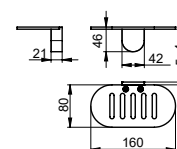

PORTA SHAMPOO A PARETE
WALL SHAMPOO HOLDER
PORTE SHAMPOING MURAL

FIN.
C
NO|BI
OO|RO|RA|NS|TU
OR|OS