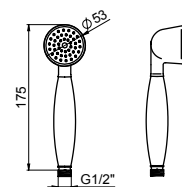

FIN.  
C  
OR

■ **DOCCETTE** | HAND SHOWERS | DOUCHETTES

**G26089**

**DOCCETTA ANTICA IN OTTONE**  
ANTICA BRASS HAND SHOWER  
DOUCHETTE ANTICA EN LAITON

FIN.  
C  
BR|RA

**G26096**

**DOCCETTA QUADRATA MONOGETTO ANTICALCARE IN ABS**  
ABS SQUARED SINGLE JET ANTI LIME HAND SHOWER  
DOUCHETTE CARRÉ MONO JET ANTICALCAIRE EN ABS