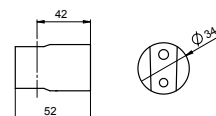

G24023

SUPPORTO DOCCIA TONDO A PARETE IN ABS

WALL ABS ROUND HAND SHOWER HOLDER
SUPPORT DOUCHETTE MURAL ROND EN ABS

FIN.

C
NO|BI
OO|RO|GO|BR|RA|NS|TU
OR|OS|NE