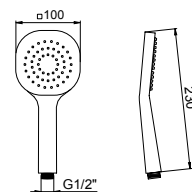

DOCCETTA MINIMAL MONOGETTO ANTICALCARE IN ABS

MINIMAL ABS SINGLE JET ANTI LIME HAND SHOWER

DOUCHETTE MINIMAL MONO JET ANTICALCAIRE EN ABS