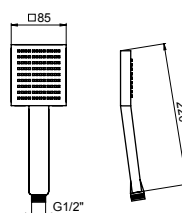

■ **DOCCETTE** | HAND SHOWERS | DOUCHETTES

G26089

DOCCETTA ANTICA IN OTTONE
ANTICA BRASS HAND SHOWER
DOUCHETTE ANTICA EN LAITON

FIN.
C
BR|RA

G26096

DOCCETTA QUADRATA MONOGETTO ANTICALCARE IN ABS
ABS SQUARED SINGLE JET ANTI LIME HAND SHOWER
DOUCHETTE CARRÉ MONO JET ANTICALCAIRE EN ABS

FIN.
C
NO

G26059

DOCCETTA TONDA 3 GETTI ANTICALCARE IN ABS
ROUND ABS 3 JETS ANTI LIME HAND SHOWER
DOUCHETTE ROND 3 JETS ANTICALCAIRE EN ABS

FIN.
C
NO