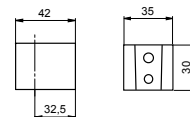

■ PRESE ACQUA E SUPPORTI | OUTLETS AND SHOWER HOLDERS | PRISES D'EAU ET SUPPORTS

G24050

SUPPORTO DOCCIA QUADRATO A PARETE IN ABS

WALL ABS SQUARED HAND SHOWER HOLDER
SUPPORT DOUCHETTE MURAL CARRÉ EN ABS

FIN.

C
NO|BI
RO|GO|NS|TU
OR|OS|NE