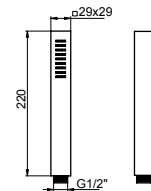

DOCCETTA MINIMAL QUADRATA MONOGETTO ANTICALCARE IN ABS

MINIMAL ABS SQUARED SINGLE JET ANTI LIME HAND SHOWER

DOUCHETTE MINIMAL CARRÉ MONO JET ANTICALCAIRE EN ABS