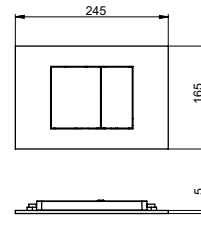

**PLACCA PER CASSETTA DI SCARICO WC DA INCASSO
(COMPATIBILE CON GEBERIT SIGMA8/UP720 -
SIGMA12/UP320 & TECE BOX-8)**

PLATE FOR BUILT-IN TOILET CISTERN (COMPATIBLE
WITH GEBERIT SIGMA8/UP720 - SIGMA12/UP320 &
TECE BOX-8)

PLAQUE POUR RESERVOIR TOILETTE ENCASTRE'
(COMPATIBLE AVEC GEBERIT SIGMA8/UP720 -
SIGMA12/UP320 & TECE BOX-8)