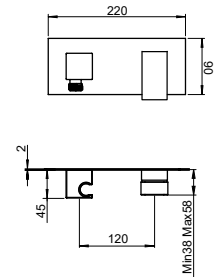

FIN.

C
NO|BI
RO|GO|NS|TU
OR|OS|NE

PER/FOR/POUR
INC-350/360/BOX