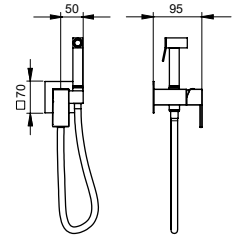

FIN.

C
NO|BI
OO|RO|GO|BR|RA|NS|TU
OR|OS|NE

PER/FOR/POUR
INC-264-BOX