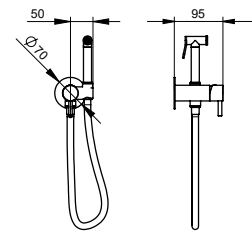

FIN.

C
NO|BI
RO|GO|NS|TU
OR|OS|NE

PER/FOR/POUR
INC-264-BOX