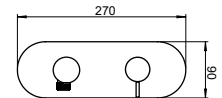

■ SHUT-OFF, IDRO WC, PLACCA WC & PASSO RAPIDI

SHUT-OFF, HYDRO WC, TOILET PLATE, WC-FLUSH-VALVE | SHUT-OFF, HYDRO WC, PLAQUE TOILETTE, ROBINETS DE CHASSE

EST-262835

**SET ESTERNO PER COLONNA DOCCIA TELESCOPICA
TONDA CON MISCELATORE TERMOSTATICO,
DEVIATORE A 2 VIE, ACCESSORI E SOFFIONÉ IN
OTTONE**

EXTERNAL SET FOR TELESCOPIC ROUND SHOWER
COLUMN WITH THERMOSTATIC MIXER, 2 WAYS
DIVERTER, BRASS ACCESSORIE AND SHOWER HEAD

SET EXTERNE POUR COLONNE DE DOUCHE
TÉLESCOPIQUE RONDE AVEC MITIGEUR
THERMOSTATIQUE, INVERSEUR 2 SORTIES,
ACCESSOIRES ET POMME DE DOUCHE EN LAITON

FIN.

C
NO|BI
OO|RO|GO|BR|RA|NS|TU
OR|OS|NE

PER/FOR/POUR
INC-350/360/BOX

EST-262830

**SET ESTERNO PER COLONNA DOCCIA TELESCOPICA
TONDA CON MISCELATORE TERMOSTATICO,
DEVIATORE A 2 VIE, ACCESSORI E SOFFIONÉ IN
OTTONE**

EXTERNAL SET FOR TELESCOPIC ROUND SHOWER
COLUMN WITH THERMOSTATIC MIXER, 2 WAYS
DIVERTER, BRASS ACCESSORIE AND SHOWER HEAD

SET EXTERNE POUR COLONNE DE DOUCHE
TÉLESCOPIQUE RONDE AVEC MITIGEUR
THERMOSTATIQUE, INVERSEUR 2 SORTIES,
ACCESSOIRES ET POMME DE DOUCHE EN LAITON

FIN.

C
NO|BI
OO|RO|GO|BR|RA|NS|TU
OR|OS|NE

PER/FOR/POUR
INC-350/360/BOX