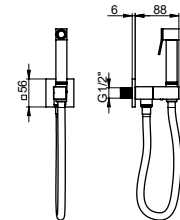

■ SHUT-OFF, IDRO WC, PLACCA WC & PASSO RAPIDI

SHUT-OFF, HYDRO WC, TOILET PLATE, WC-FLUSH-VALVE | SHUT-OFF, HYDRO WC, PLAQUE TOILETTE, ROBINETS DE CHASSE

264210

KIT IDRO WC QUADRATO

SQUARED HYDRO WC KIT
KIT HYDRO WC CARRÉ

FIN.

C
NO|BI
RO|GO|NS|TU
OR|OS|NE

262810

KIT IDRO WC TONDO

ROUND HYDRO WC KIT
KIT HYDRO WC ROND

FIN.

C
NO|BI
OO|RO|GO|BR|RA|NS|TU
OR|OS|NE