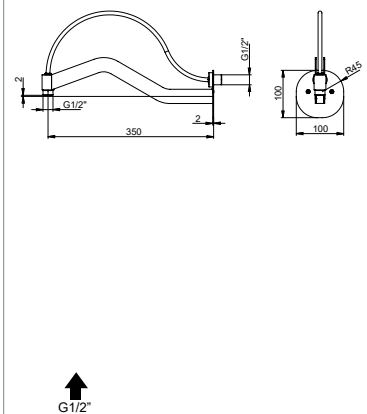

BR212

BRACCIO DOCCIA DESIGN A PARETE IN ACCIAIO INOX
WALL MOUNTED DESIGN STAINLESS STEEL SHOWER
ARM
BRAS DE DOUCHE DESIGN MURAL EN ACIER
INOXIDABLE

FIN.
C
NO | BI
NS
OR