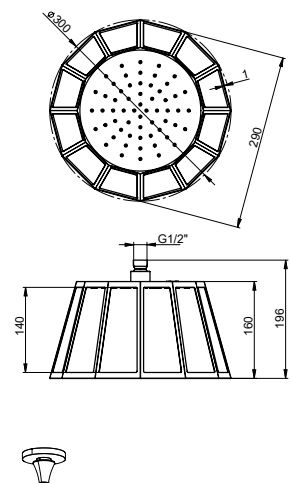

FIN.
NO

G26232NO

SOFFIONE DESIGN DODECAGONALE CON GETTO A PIOGGIA
DODECAGONAL DESIGN SHOWER HEAD WITH RAIN JET
POMME DE DOUCHE DESIGN DODECAGONAL AVEC
JET DE PLUIE

FIN.
NO

BR212

BRACCIO DOCCIA DESIGN A PARETE IN ACCIAIO INOX
WALL MOUNTED DESIGN STAINLESS STEEL SHOWER
ARM
BRAS DE DOUCHE DESIGN MURAL EN ACIER
INOXIDABLE