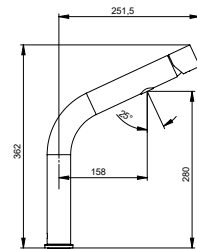

■ MODERNI

28820

MISCELATORE MONOCOMANDO PER CUCINA CON BOCCA RETRAIBILE E DOCCETTA ESTRAIBILE A 2 FUNZIONI

KITCHEN MIXER WITH RETRACTABLE SPOUT AND 2 FUNCTIONS PULL-OUT SPRAY

MITIGEUR CUISINE AVEC BEC RETRACTABLE ET DOUCHETTE AMOVIBLE A 2 FONCTIONS

FIN.

C
OR | OS | NE

49750

ELETTRONICO PER LAVELLO CUCINA BIG

ELECTRONIC KITCHEN MIXER BIG

MITIGEUR ÉLECTRONIQUE POUR CUISINE BIG

FIN.

C
NO | BI
OO | RO | GO | BR | RA | NS | TU
OR | OS | NE

49760

ELETTRONICO PER LAVELLO CUCINA MEDIUM

ELECTRONIC KITCHEN MIXER MEDIUM

MITIGEUR ÉLECTRONIQUE POUR CUISINE MEDIUM

FIN.

C
NO | BI
OO | RO | GO | BR | RA | NS | TU
OR | OS | NE