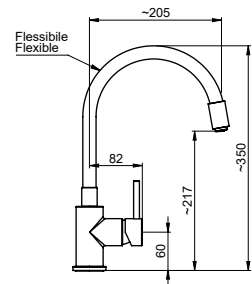

KITCHEN MIXER WITH FLEXIBLE NECK (BODY AND NECK IN FINISHING)
MITIGEUR CUISINE AVEC BEC FLEXIBLE (CORPS ET BEC EN FINITION)

FIN.
BI

70950GO-TG

MISCELATORE MONOCOMANDO PER CUCINA CON COLLO IN TUBO FLESSIBILE (CORPO E COLLO IN FINITURA)