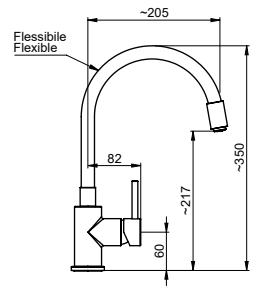

■ MODERNI

70950NO-TN

MISCELATORE MONOCOMANDO PER CUCINA CON COLLO IN TUBO FLESSIBILE (CORPO E COLLO IN FINITURA)

KITCHEN MIXER WITH FLEXIBLE NECK (BODY AND NECK IN FINISHING)

MITIGEUR CUISINE AVEC BEC FLEXIBLE (CORPS ET BEC EN FINITION)

FIN.
NO

70950TN

MISCELATORE MONOCOMANDO PER CUCINA CON COLLO IN TUBO FLESSIBILE

KITCHEN MIXER WITH FLEXIBLE NECK

MITIGEUR CUISINE AVEC BEC FLEXIBLE

FIN.
C

70950TB

MISCELATORE MONOCOMANDO PER CUCINA CON COLLO IN TUBO FLESSIBILE

KITCHEN MIXER WITH FLEXIBLE NECK

MITIGEUR CUISINE AVEC BEC FLEXIBLE

FIN.
C