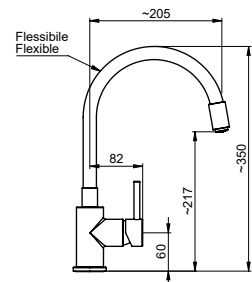

■ MODERNI

70950

MISCELATORE MONOCOMANDO PER CUCINA
KITCHEN MIXER
MITIGEUR CUISINE

FIN.
C
NO|BI
OO|RO|GO|BR|RA|NS|TU
OR|OS|NE

70950BI-TB

MISCELATORE MONOCOMANDO PER CUCINA CON COLLO IN TUBO FLESSIBILE (CORPO E COLLO IN FINITURA)

KITCHEN MIXER WITH FLEXIBLE NECK (BODY AND NECK IN FINISHING)
MITIGEUR CUISINE AVEC BEC FLEXIBLE (CORPS ET BEC EN FINITION)

FIN.
BI

70950GO-TG

MISCELATORE MONOCOMANDO PER CUCINA CON COLLO IN TUBO FLESSIBILE (CORPO E COLLO IN FINITURA)

KITCHEN MIXER WITH FLEXIBLE NECK (BODY AND NECK IN FINISHING)
MITIGEUR CUISINE AVEC BEC FLEXIBLE (CORPS ET BEC EN FINITION)

FIN.
GO