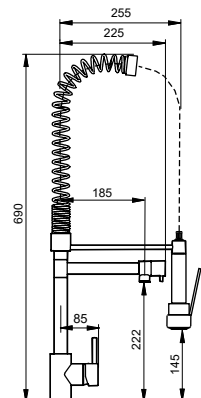

■ MODERNI

28850

MISCELATORE MONOCOMANDO PER CUCINA A PARETE

WALL MOUNTED KITCHEN MIXER
MITIGEUR CUISINE MURAL

FIN.
C

39600

MISCELATORE MONOCOMANDO PER CUCINA

KITCHEN MIXER
MITIGEUR CUISINE

FIN.
C
NO|BI
NS
OS

69950

MISCELATORE MONOCOMANDO PER CUCINA PROFESSIONALE CON DOCCETTA ESTRAIBILE

PROFESSIONAL KITCHEN MIXER WITH PULL-OUT SPRAY
MITIGEUR CUISINE PROFESSIONNEL AVEC DOUCHETTE AMOVIBLE

FIN.
C