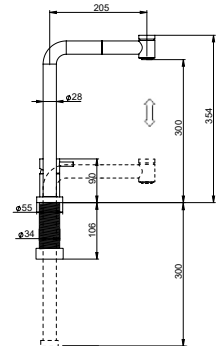

KITCHEN MIXER WITH RETRACTABLE SPOUT AND 2 FUNCTIONS PULL-OUT SPRAY

MITIGEUR CUISINE AVEC BEC RETRACTABLE ET DOUCHETTE AMOVIBLE A 2 FONCTIONS

FIN.

C
OR | OS | NE

49750

ELETTRONICO PER LAVELLO CUCINA BIG

ELECTRONIC KITCHEN MIXER BIG