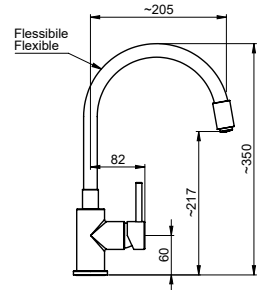

■ MODERNI

70950NO-TN

MISCELATORE MONOCOMANDO PER CUCINA CON COLLO IN TUBO FLESSIBILE (CORPO E COLLO IN FINITURA)

KITCHEN MIXER WITH FLEXIBLE NECK (BODY AND NECK IN FINISHING)

MITIGEUR CUISINE AVEC BEC FLEXIBLE (CORPS ET BEC EN FINITION)

FIN.
NO

70950TN

MISCELATORE MONOCOMANDO PER CUCINA CON COLLO IN TUBO FLESSIBILE

KITCHEN MIXER WITH FLEXIBLE NECK

MITIGEUR CUISINE AVEC BEC FLEXIBLE

FIN.
C

70950TB

MISCELATORE MONOCOMANDO PER CUCINA CON COLLO IN TUBO FLESSIBILE

KITCHEN MIXER WITH FLEXIBLE NECK

MITIGEUR CUISINE AVEC BEC FLEXIBLE

FIN.
C